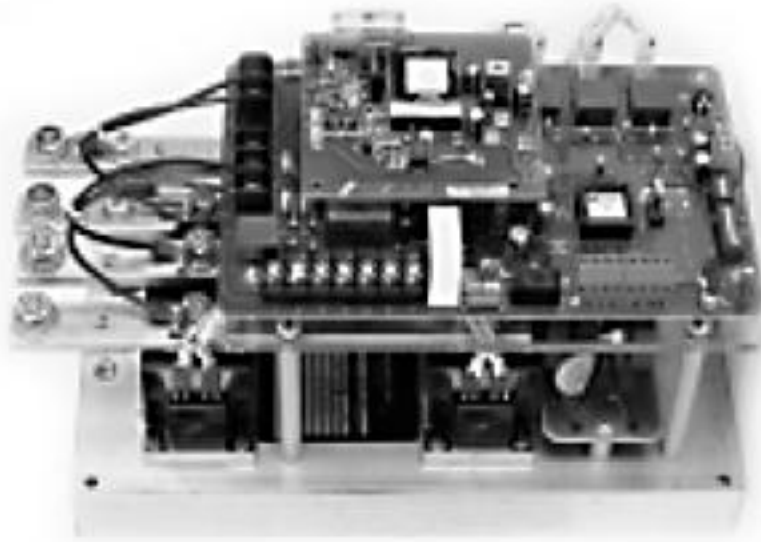

DY4

Parts and Accessories

www.emersonct.com

Request for Quote Order Form

DY4

| Size | Part Number | Description | Quantity Used | Quantity |
|------|-------------|----------------------------|---------------------|----------|
| 15 | AA01-10(1) | DY4 Plus Control Module | No Longer Available | |
| 40 | AA01-10(1) | DY4 Plus Control Module | No Longer Available | |
| 75 | AA01-10(1) | DY4 Plus Control Module | No Longer Available | |
| 125 | AA01-10(1) | DY4 Plus Control Module | No Longer Available | |
| 180 | AA01-10(1) | DY4 Plus Control Module | No Longer Available | |
| 480 | AA01-10(1) | DY4 Plus Control Module | No Longer Available | |
| 720 | AA01-10(1) | DY4 Plus Control Module | No Longer Available | |
| 15 | 100-0034-01 | Snubber/Surge Absorber | 1 | |
| 40 | 100-0034-01 | Snubber/Surge Absorber | 1 | |
| 75 | 100-0034-01 | Snubber/Surge Absorber | 1 | |
| 125 | 100-0034-01 | Snubber/Surge Absorber | 1 | |
| 180 | 100-0034-01 | Snubber/Surge Absorber | 1 | |
| 480 | 100-0034-01 | Snubber/Surge Absorber | 1 | |
| 720 | 100-0034-01 | Snubber/Surge Absorber | 1 | |
| 15 | N10SP03 | SCR Module | 2 | |
| 40 | N10SP03 | SCR Module | 2 | |
| 75 | N10SP06A | SCR Module | 2 | |
| 125 | N20SP10S | SCR Module | 2 | |
| 180 | N20SP08S | SCR Module | 2 | |
| 480 | N716452 | SCR Module | 4 | |
| 720 | N719122 | SCR Module | 4 | |
| 15 | T5004-01 | Current Transformer 1500:1 | 1 | |
| 40 | T5004-01 | Current Transformer 1500:1 | 1 | |
| 75 | T5004-01 | Current Transformer 1500:1 | 1 | |
| 125 | T5003-03 | Current Transformer 5000:1 | 1 | |
| 180 | T5003-03 | Current Transformer 5000:1 | 1 | |
| 480 | T5003-04 | Current Transformer 8500:1 | 1 | |
| 720 | T5003-04 | Current Transformer 8500:1 | 1 | |