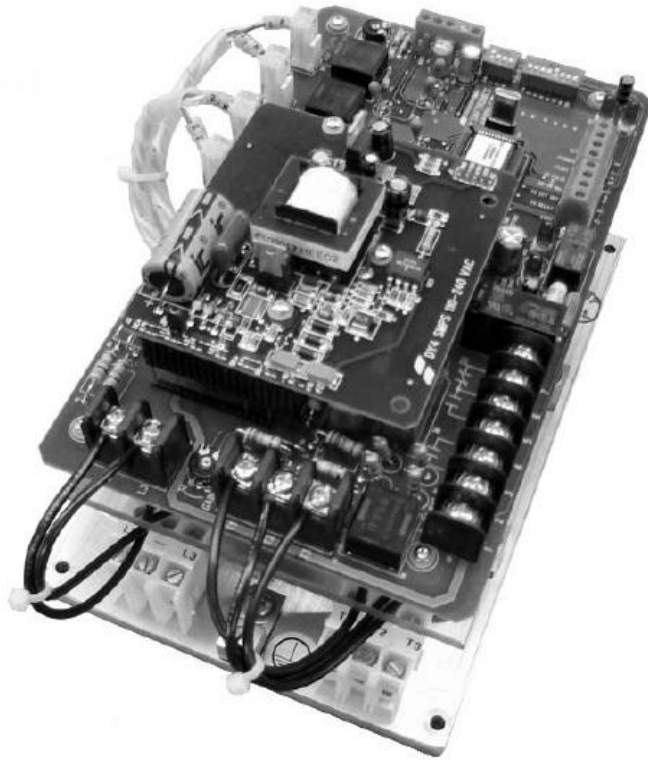

DY4

Parts and Accessories

www.emersonct.com

Request for Quote Order Form

DY4

| Size | Part Number | Description | Quantity Used | Quantity |
|------|-------------|----------------------------|---------------------|----------|
| 15 | AA01-10(1) | DY4 Plus Control Module | No Longer Available | |
| 40 | AA01-10(1) | DY4 Plus Control Module | No Longer Available | |
| 75 | AA01-10(1) | DY4 Plus Control Module | No Longer Available | |
| 125 | AA01-10(1) | DY4 Plus Control Module | No Longer Available | |
| 180 | AA01-10(1) | DY4 Plus Control Module | No Longer Available | |
| 480 | AA01-10(1) | DY4 Plus Control Module | No Longer Available | |
| 720 | AA01-10(1) | DY4 Plus Control Module | No Longer Available | |
| 15 | 100-0034-01 | Snubber/Surge Absorber | 1 | |
| 40 | 100-0034-01 | Snubber/Surge Absorber | 1 | |
| 75 | 100-0034-01 | Snubber/Surge Absorber | 1 | |
| 125 | 100-0034-01 | Snubber/Surge Absorber | 1 | |
| 180 | 100-0034-01 | Snubber/Surge Absorber | 1 | |
| 480 | 100-0034-01 | Snubber/Surge Absorber | 1 | |
| 720 | 100-0034-01 | Snubber/Surge Absorber | 1 | |
| 15 | N10SP03 | SCR Module | 2 | |
| 40 | N10SP03 | SCR Module | 2 | |
| 75 | N10SP06A | SCR Module | 2 | |
| 125 | N20SP10S | SCR Module | 2 | |
| 180 | N20SP08S | SCR Module | 2 | |
| 480 | N716452 | SCR Module | 4 | |
| 720 | N719122 | SCR Module | 4 | |
| 15 | T5004-01 | Current Transformer 1500:1 | 1 | |
| 40 | T5004-01 | Current Transformer 1500:1 | 1 | |
| 75 | T5004-01 | Current Transformer 1500:1 | 1 | |
| 125 | T5003-03 | Current Transformer 5000:1 | 1 | |
| 180 | T5003-03 | Current Transformer 5000:1 | 1 | |
| 480 | T5003-04 | Current Transformer 8500:1 | 1 | |
| 720 | T5003-04 | Current Transformer 8500:1 | 1 | |