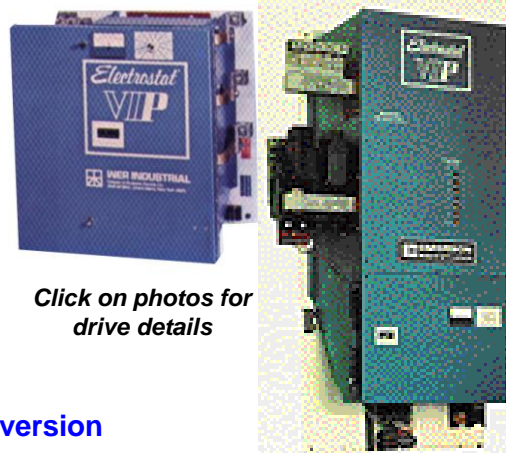

Upgrade Solution

What is a VIP ?

The VIP series was a 3 phase analog DC motor speed control manufactured by WER Industrial then later Emerson Industrial Controls from approximately 1975 to 1992. It was available in 4 models that could control DC motors from 7.5HP to 2000HP.

ES6060	1725-xxxx	7.5-30HP, 7.5-60HP,	230V 460V
ES6250	1800-xxxx	40-125HP, 75-250HP,	230V 460V
ES6600	1850-xxxx	150-350HP, 300-700HP, 300-1000HP,	230V 460V 575V
ES6000	1700-xxxx	400-600HP, 800-1500HP, 1750-2000HP,	230V 460V 575V